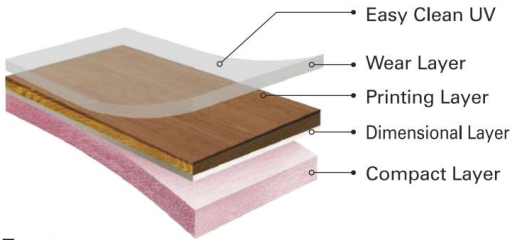

 LX Hausys

LX Hausys
floors 
FAMILIA
Multipurpose Sheet

FAMILIA

Economical and practical vinyl sheet flooring.

Structure

Specification

Format	Sheet
Thickness	1.0mm
Roll Length	35m
Width	2,000mm

Features

Easy Clean
Lotus Effect by UV Cured PUR Top Coating gives easy to clean effect

Easy Clean

Competitor's PUR

LG Hausys floors UV PUR

UV ray exposure

Low Surface Tension

High Surface Tension

Monomer Polymer Oligomer Photo Initiator

EASY CLEAN UV
SURFACE TREATMENT:
• Easy maintenance

GLASS FIBER INLAID STRUCTURE :
• Heat and water resistant

floors Familia

FAM180A-01 Ash

Size : 1.0mm(T) x 2,000mm(W) x 35m(L)

floors Familia

FAM182A-01 Acacia