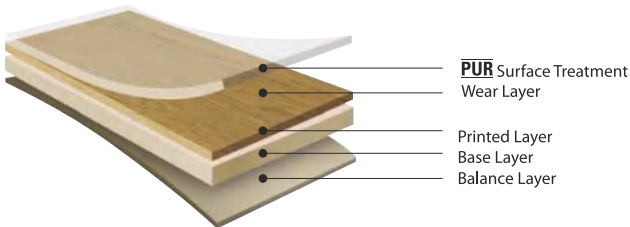

1208 Merchant Timber

1228 Salted Cream

DECOTILE

General Specifications
(Plank) Size : 2mm x 180mm x 1200mm

1231 Aged Pine

2544 Italian Walnut

2736 Shale Oak

DECOTILE

Technical Data

CHARACTERISTIC	STANDARD	UNIT	RESULT
Type of Flooring	EN ISO 10582		PVC Heterogeneous
Classification	EN ISO 10874		Class 23/31
Surface Treatment			PUR
Overall Thickness	EN ISO 24346	mm	2.0
Wear Layer Thickness	EN ISO 24340	mm	0.3
Wear Resistance	EN 660-2		T
Residual Indentation	EN ISO 24343-1	mm	≤ 0.1
Dimensional Stability	EN ISO 23999	%	≤ 0.10
Straightness & Squareness	EN ISO 24342	% / mm	≤ 0.15% / ≤ 0.35mm
Curling	EN ISO 23999	mm	≤ 2
Color Fastness to Light	EN ISO 105-B02		≤ 6
Castor Chair Test	EN ISO 4918		No Change
Burning Characteristic	EN 13501-1		Bfl-s1
Stain Resistance	EN ISO 26987		No Change PUR Surface Treatment
Slip Resistance	EN 13893		Class DS
Slip Restraint	DIN 51130		R9

Basic Construction

Feature

- 
Eco & Human-friendly Product
 - Floorscore®, A + and IAC Gold certified for low VOCs
 - Phthalate Free (DEHP-DBP-BBP-DIDP-DINP-DNOP) & Heavy Metal Free (Cd-Pb-Hg-Cr6+)
 - Made from safer, Stronger raw materials
- 
Excellence in Design
 - Various styles available in natural and modern color palette
 - High-resolution imaging and patterns for realistic wood visuals
 - New tile visuals that mirror woven patterns
- 
Durable Technology
 - PUR double coating improves resistance to scratches and stains
 - quality assured by warranties